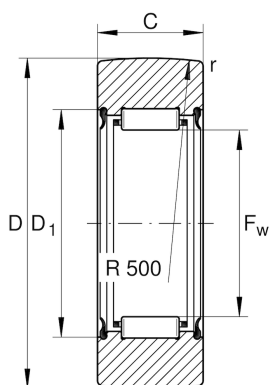

## RNA2202-2RSR

Yoke type track roller

Schaeffler ID:  
0000272350000

Yoke type track rollers RNA22...-2RSR,  
without axial guidance, lip seals on both  
sides

#### Main Dimensions & Performance Data

D	35 mm	Outside diameter
F <sub>w</sub>	20 mm	Under roller diameter
C	13.8 mm	Width, outer ring
C <sub>r w</sub>	7,600 N	Basic dynamic load rating, radial
C <sub>0r w</sub>	9,900 N	Basic static load rating, radial
C <sub>ur w</sub>	1,390 N	Fatigue load limit, radial
n <sub>D G</sub>	3,400 1/min	Speed on permanent grease lubrication
	60 g	Weight

#### Dimensions

D <sub>1 min</sub>	26 mm	Minimum mounting dimension
r <sub>min</sub>	0.6 mm	Minimum chamfer dimension
R	500 mm	Radius of outer ring outside profile